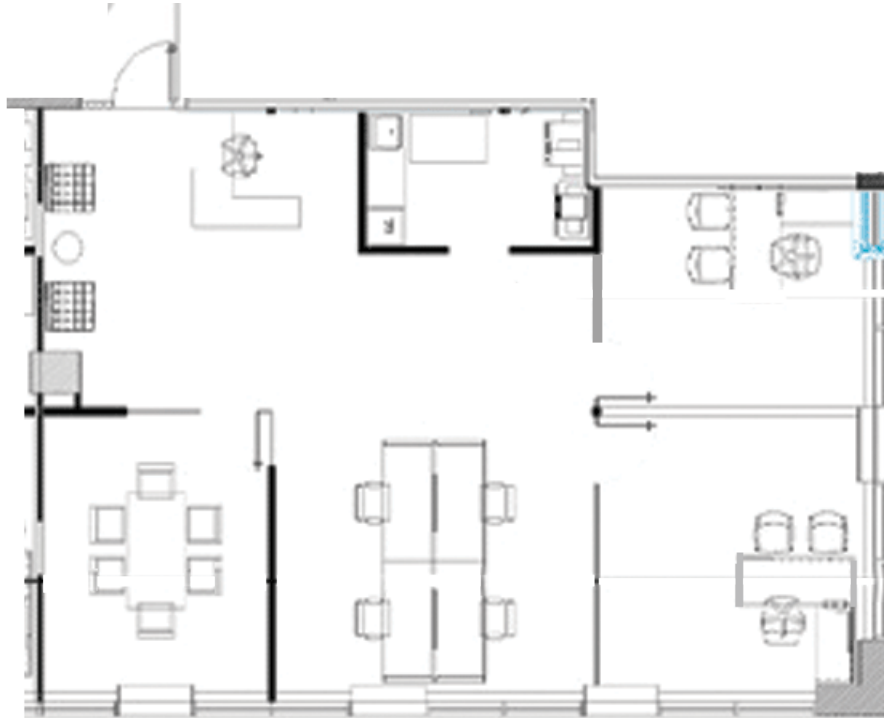

110 Tower

110 SE 6th St., Fort Lauderdale, FL 33301

Suite 1450
1,552 rsf

KEY PLAN

Copyright 2021 Colliers International. Information herein has been obtained from sources deemed reliable; however, its accuracy cannot be guaranteed. The user is required to conduct their own due diligence and verification.